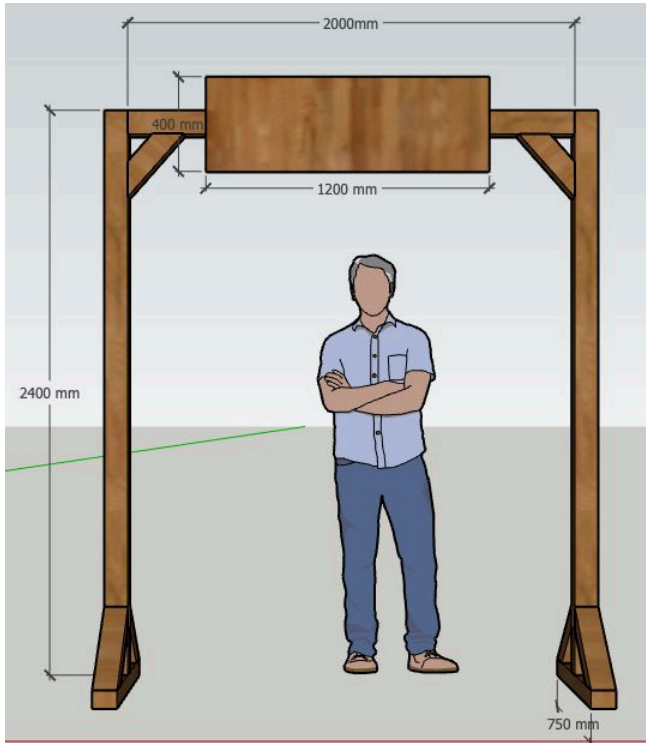

Wimbledon AELTC - Après Ski Party

Designed Apres Ski party event for their members.

Below is an example of an entrance arch I designed to welcome party goers