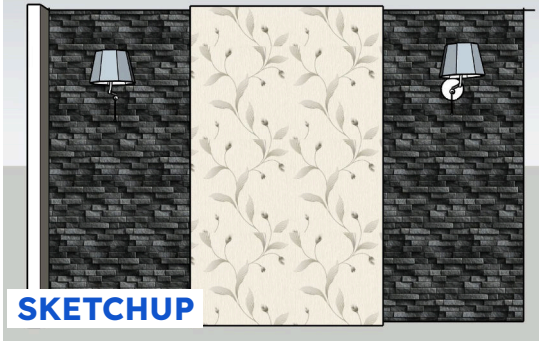

MAJOR PLAYERS

Location Set Build, covering up TV wall unit.

No fixings were allowed in the walls or unit so was built freestanding.