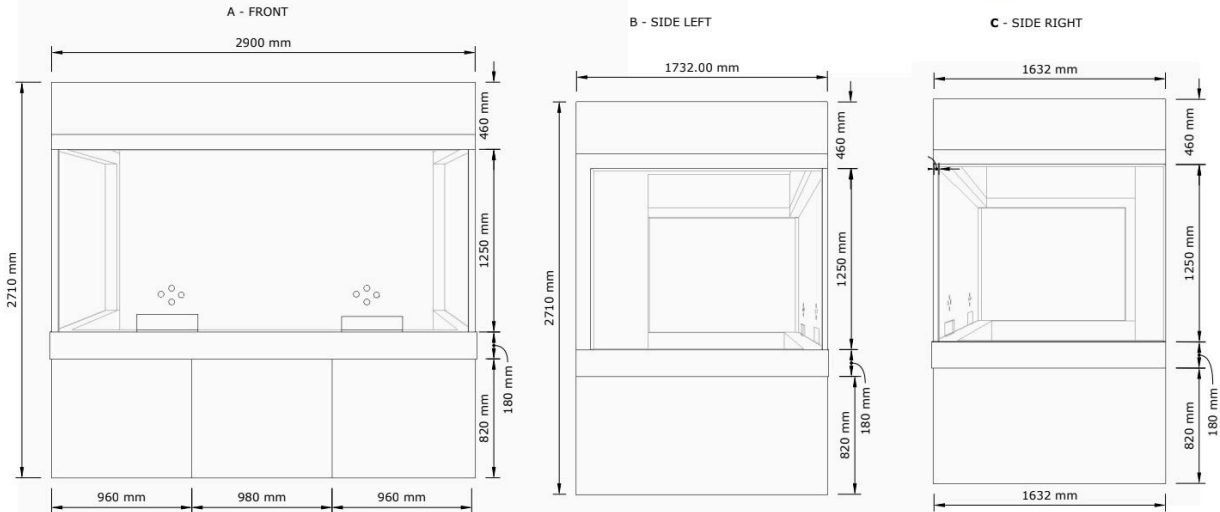

CURFEW RECEPTION DESK

Construction Drawing Example

CURFEW

RECEPTION DESK
LOCATION BUILD @ Swaminarayan School
Neasden, London NW10 8HW

Plans Prepared by Laura McMillan
Date: 23/3/24
Drawing Version: V2
Page 1 of 2

Specifications