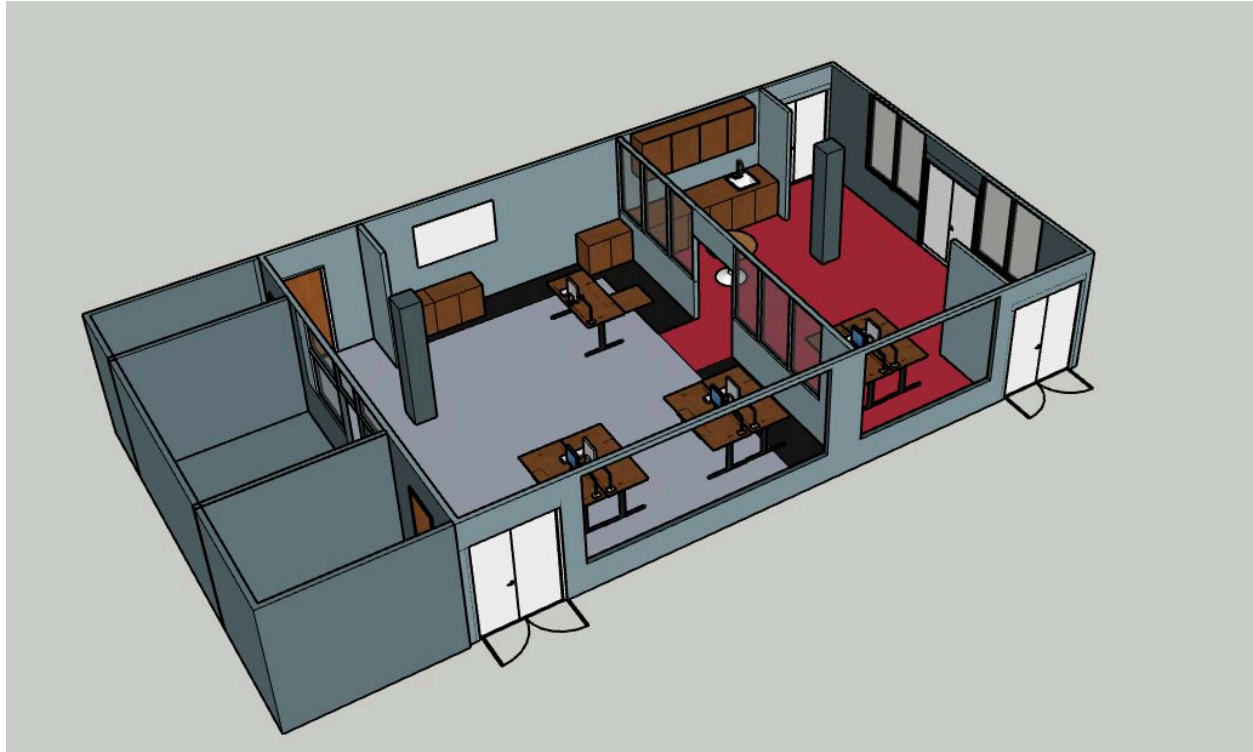

CURFEW - BULLPEN

Drew up existing location to decide on furniture layout and colours of walls & floors.