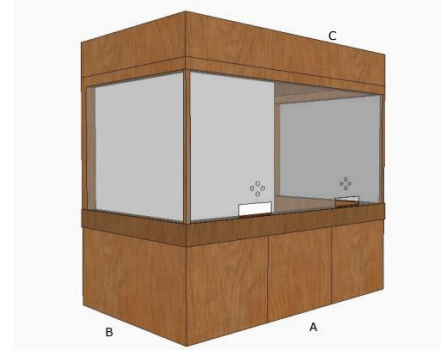

CURFEW RECEPTION DESK

Construction Drawing Example

CURFEW

RECEPTION DESK
LOCATION BUILD @ Swaminarayan School
Neasden, London NW10 8HW

Plans Prepared by Laura McMillan
Date: 23/3/24
Drawing Version: V2
Page 1 of 2

Specifications