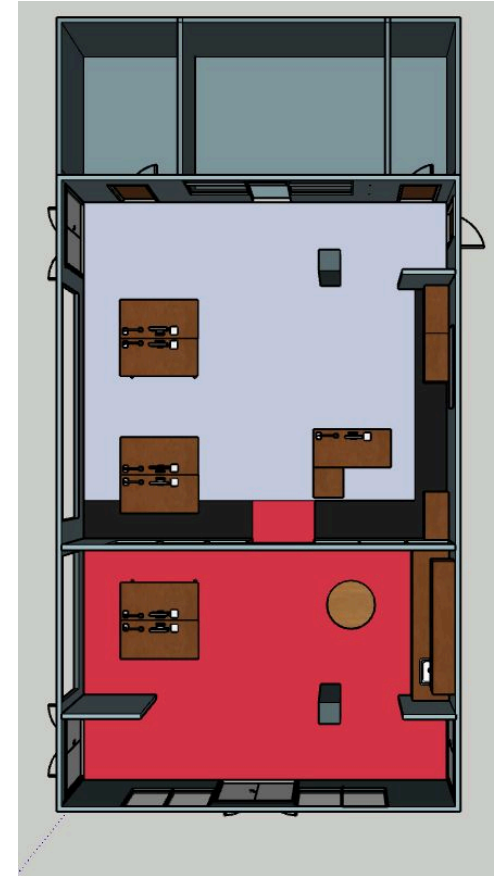

CURFEW FOUNTAIN LIGHTBOX

Managed and oversaw the installation of a 7m Diameter light box in a fountain. Water and lights don't mix so worked closely with the lighting team to ensure it was splash proof and safe.

Plans Prepared by Laura McMillan
Date: 23/3/24
Drawing Version: V2
Page 1 of 2

Specifications

- To fit perfectly to make sure it looks inbuilt and a permanent fixture
- Site visit required to do a survey of area
- To be stained walnut to match existing fixtures in the location
- 3 clear screens to be fitted made out of Perspex
- Side A - holes laser cut as per cut file
- Side A - Panelled front split into 3 sections
- Detailing 180mm wide banner to jut out 10mm below Perspex

CURFEW RECEPTION DESK

Location

Set Build

CURFEW - BULLPEN

Drew up existing location to decide on furniture layout and colours of walls & floors.

CURFEW - BULLPEN

CURFEW - BULLPEN

Managed and oversaw repaint of location including flattage for corridors and reflooring of the whole area.