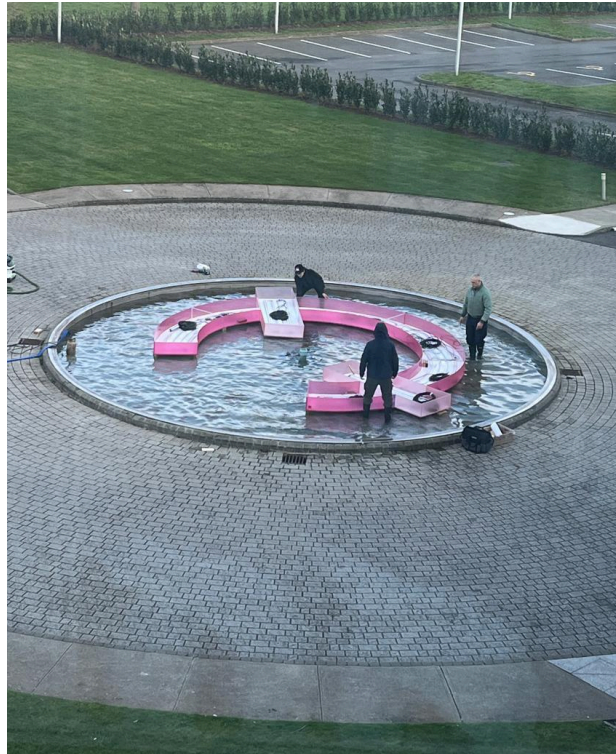

MAJOR PLAYERS

Location Set Build, covering up TV wall unit.

No fixings were allowed in the walls or unit so was built freestanding.

MAJOR PLAYERS

Creating cages within existing football pitch.
Freestanding bases with 2m High

CURFEW FOUNTAIN LIGHTBOX

Managed and oversaw the installation of a 7m Diameter light box in a fountain. Water and lights don't mix so worked closely with the lighting team to ensure it was splash proof and safe.

Plans Prepared by Laura McMillan
Date: 23/3/24
Drawing Version: V2
Page 1 of 2

Specifications

- To fit perfectly to make sure it looks inbuilt and a permanent fixture
- Site visit required to do a survey of area
- To be stained walnut to match existing fixtures in the location
- 3 clear screens to be fitted made out of Perspex
- Side A - holes laser cut as per cut file
- Side A - Panelled front split into 3 sections
- Detailing 180mm wide banner to jut out 10mm below Perspex