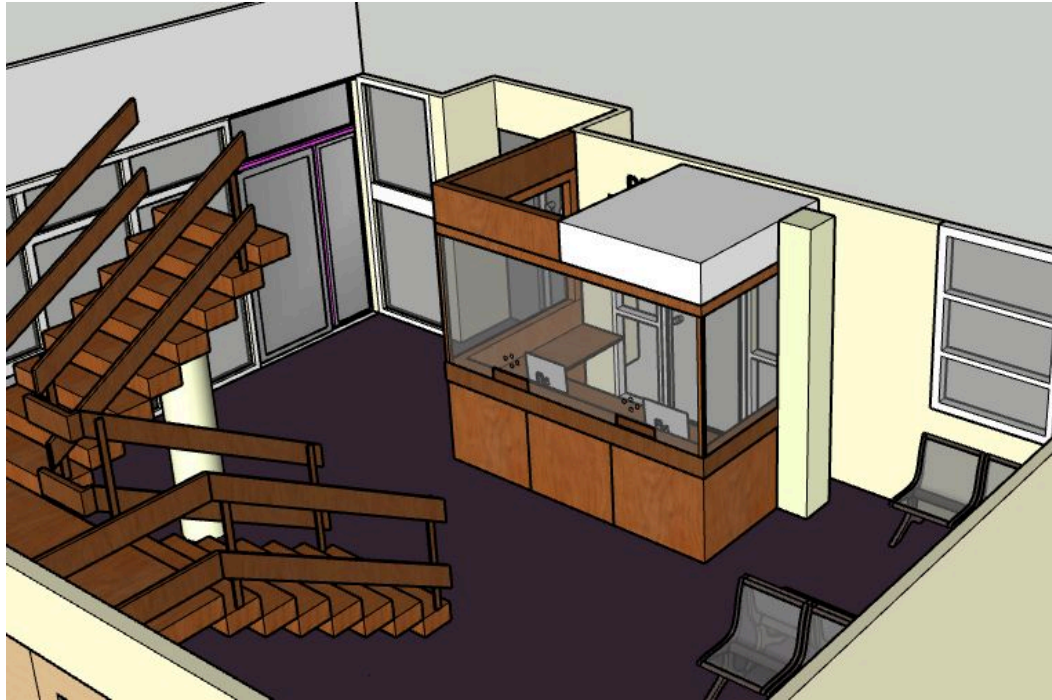

CURFEW RECEPTION DESK

Designed a reception area, the location chosen did not have one existing so purpose built this to fit within the space