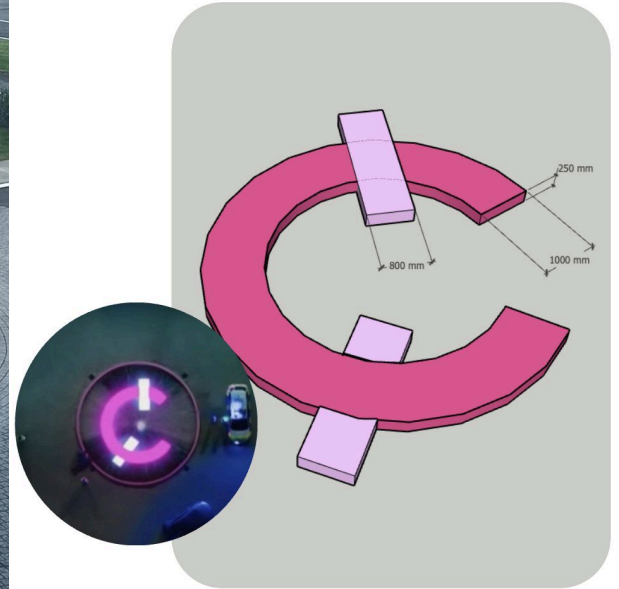

MAJOR PLAYERS

Location Set Build, covering up TV wall unit.

No fixings were allowed in the walls or unit so was built freestanding.

MAJOR PLAYERS

Creating cages within existing football pitch.
Freestanding bases with 2m High

CURFEW FOUNTAIN LIGHTBOX

Managed and oversaw the installation of a 7m Diameter light box in a fountain. Water and lights don't mix so worked closely with the lighting team to ensure it was splash proof and safe.

Plans Prepared by Laura McMillan
Date: 23/3/24
Drawing Version: V2
Page 1 of 2

Specifications

- To fit perfectly to make sure it looks inbuilt and a permanent fixture
- Site visit required to do a survey of area
- To be stained walnut to match existing fixtures in the location
- 3 clear screens to be fitted made out of Perspex
- Side A - holes laser cut as per cut file
- Side A - Panelled front split into 3 sections
- Detailing 180mm wide banner to jut out 10mm below Perspex