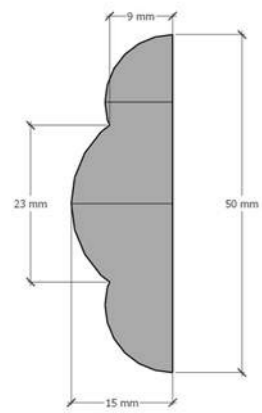

UPPER MOLDINGS VIEW

DETAIL 1