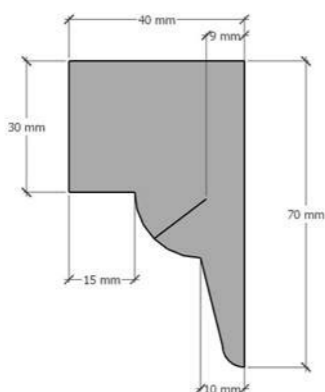

SHOP BACK

LOCATION PICS

OVERALL VIEW B/W

OVERALL VIEW X-RAY

SHOP FRONT

SHOP TOP B/W

SECTION JJ (NO MOLDINGS)

UPPER MOLDINGS VIEW

LOWER MOLDINGS VIEW

DETAIL 1

DETAIL 2

DETAIL 5

DETAIL 4

DETAIL 3

OVERALL VIEW W TEXTURES

KIOSK FRONT