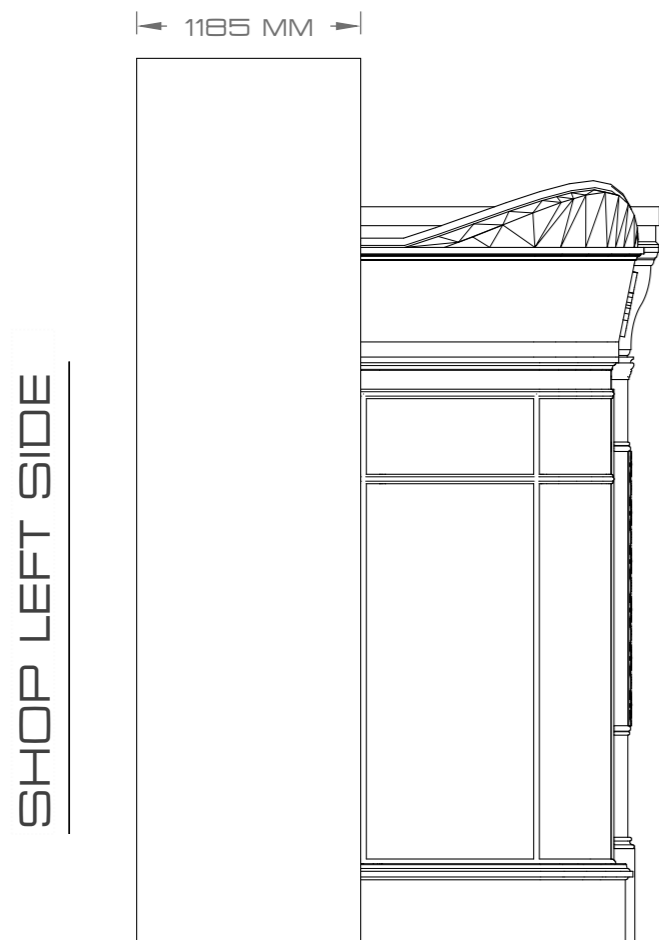

SECTION DD, 1ST FL

TOP VIEW THROUGH WINDOWS, 2ND FL

OVERALL VIEW, 2ND FL

SECTION EE, 2ND FL

SECTION XX, WHOLE BUILDING

SECTION YY, WHOLE BUILDING

OVERALL VIEW W TEXTURES

SHOP FRONT

SHOP BACK

LOCATION PICS

OVERALL VIEW B/W

OVERALL VIEW X-RAY

SHOP FRONT

SHOP TOP B/W

SECTION JJ (NO MOLDINGS)

UPPER MOLDINGS VIEW