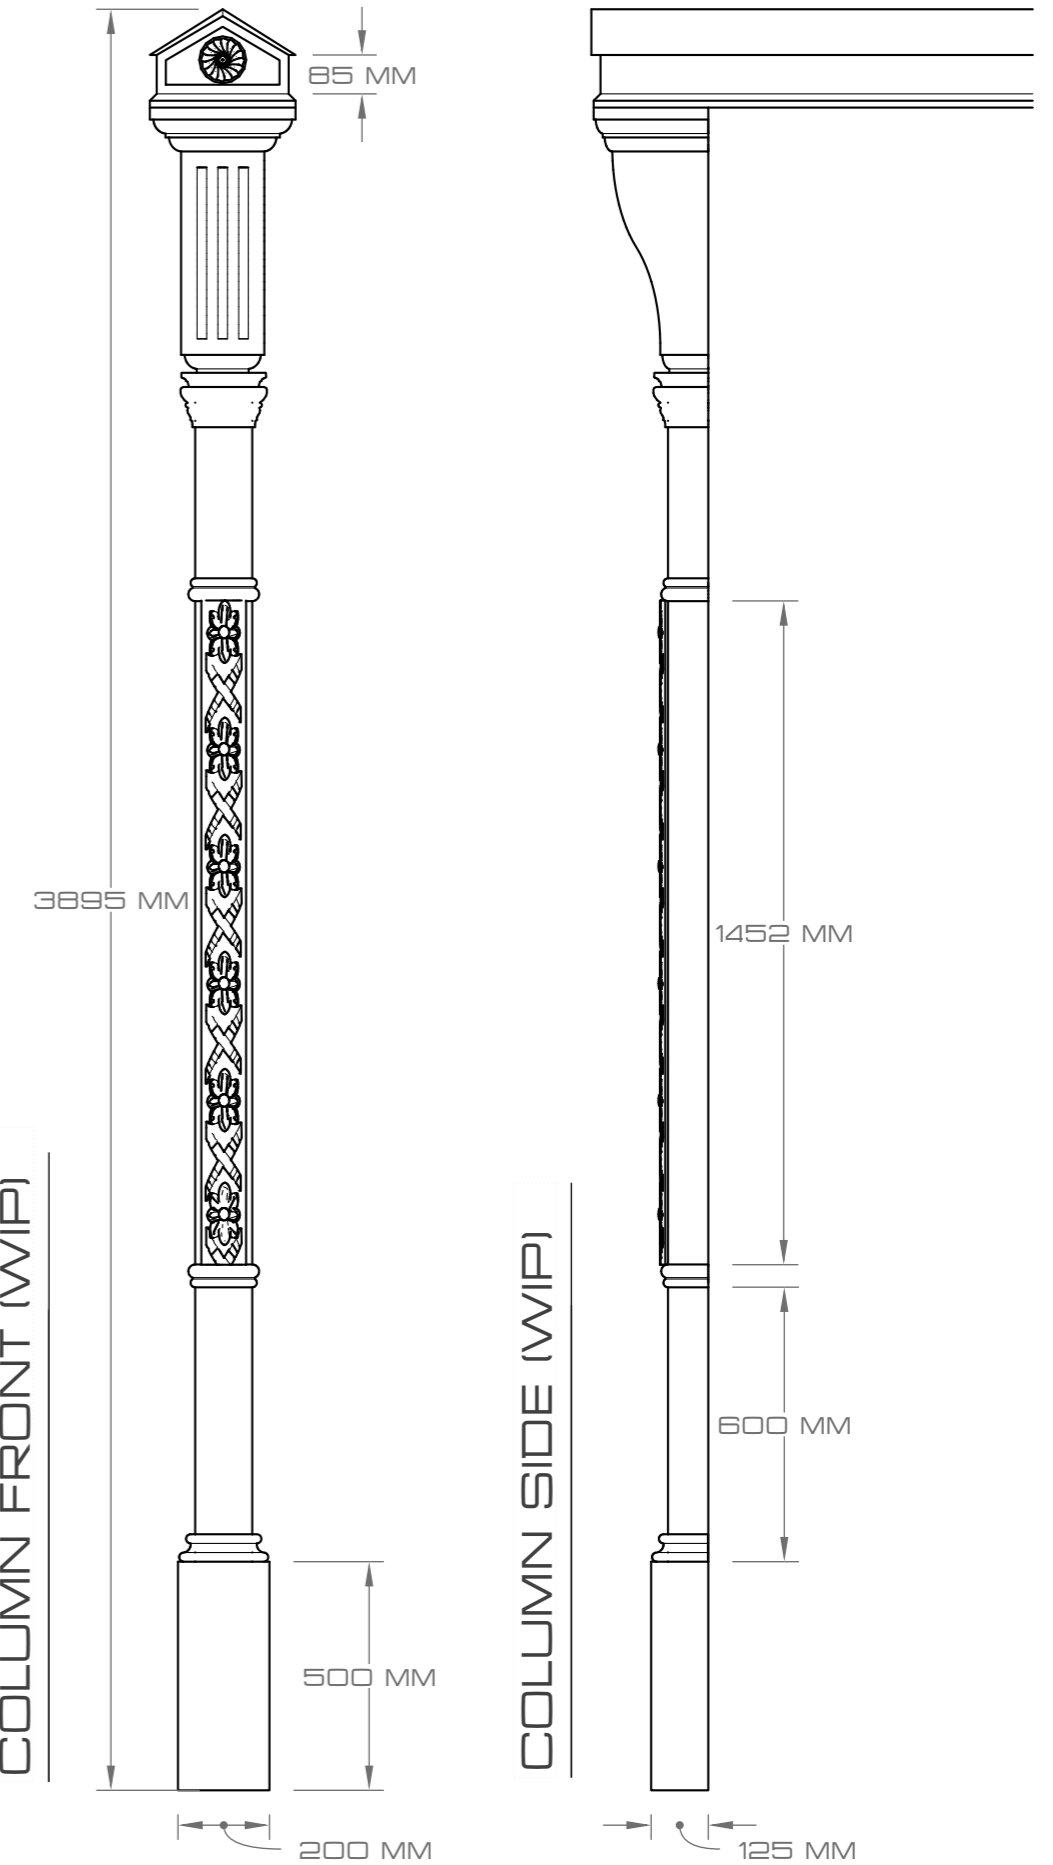

SECTION DD, 1ST FL

TOP VIEW THROUGH WINDOWS, 2ND FL

OVERALL VIEW, 2ND FL

SECTION EE, 2ND FL

SECTION XX, WHOLE BUILDING

SECTION YY, WHOLE BUILDING

OVERALL VIEW W TEXTURES

SHOP FRONT

SHOP BACK

LOCATION PICS

OVERALL VIEW B/W

OVERALL VIEW X-RAY

SHOP FRONT

SHOP TOP B/W

SECTION JJ (NO MOLDINGS)

UPPER MOLDINGS VIEW

LOWER MOLDINGS VIEW

DETAIL 1

DETAIL 2

DETAIL 5

DETAIL 4

DETAIL 3

OVERALL VIEW W TEXTURES

KIOSK FRONT