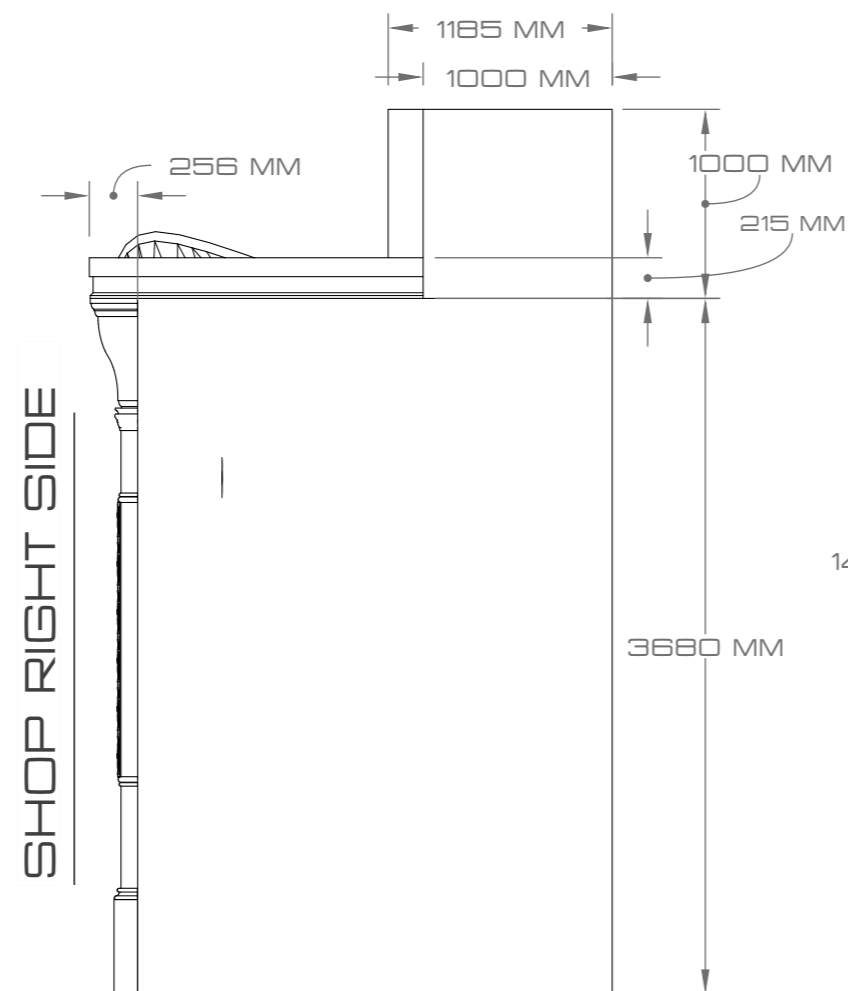

SHOP BACK

LOCATION PICS

OVERALL VIEW B/W

OVERALL VIEW X-RAY

SHOP FRONT

SHOP TOP B/W

SECTION JJ (NO MOLDINGS)

UPPER MOLDINGS VIEW