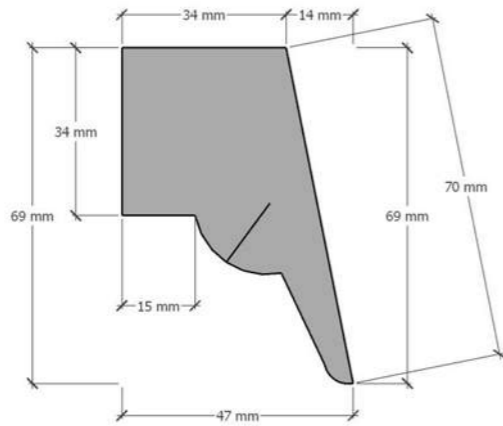

UPPER MOLDINGS VIEW

LOWER MOLDINGS VIEW

DETAIL 2