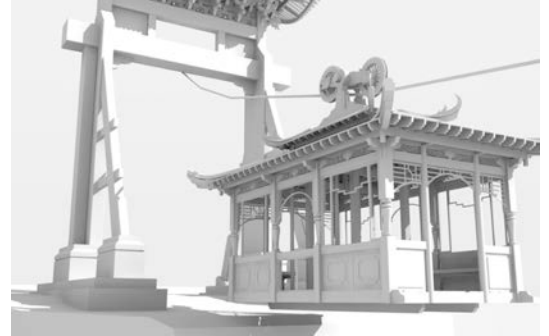

Dressing & Standby Props

The Lost Son
Artisan - Feature, Drama.
Designer - John Beard

Assistant Set Decorator

Collins's Tavern
Bank Job Set For Stamp V1

Selected Commercials & Promos from over 300

Ikea "Knights" "Kung-Fu Fish"
Dir' Colin Gregg – Therapy Films