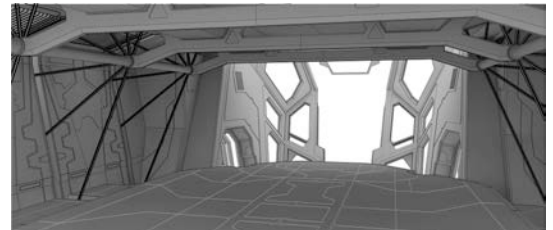

Selected Film Experience

Pan Warner Bros. Fantasy Adventure. Designer – Aline Bonetto	Art Director
Fury Sony – WWII Drama Designer – Andrew Menzies	Art Director
Jupiter Ascending Warner Bros. – Feature, Sci Fi Adventure. Designer - Hugh Bateup	Art Director
Molly Moon The Incredible Hypnotist Amber Entertainment. - Feature, Fantasy Adventure. Designer - John Beard	Senior Art Director
The Order of Seven (Unfinished) Disney - Feature, Fantasy Adventure. Designer - Alex McDowell	Art Director
Arthur & Lancelot (Unfinished) Warner Bros. - Feature, Fantasy Adventure. Designer - Gavin Bocquet	Art Director
Gravity Warner Bros. - Feature, Sci Fi, Drama. Designer - Andy Nicholson	Supervising Art Director
Jack The Giant Killer Warner Bros. - Feature, Fantasy. Designer - Gavin Bocquet	Art Director (Prep)
Gulliver's Travels 20th Century Fox - Feature, Fantasy Comedy. Designer - Gavin Bocquet	Assistant Art Director
The Descent, Part 2 Celador - Feature, Horror. Designer - Simon Bowles	Supervising Art Director
Easy Virtue Ealing Studios - Feature, Period Drama. Designer - John Beard	Art Director
Angus Thongs & Perfect Snogging Paramount - Feature, Comedy. Designer - Nick Ellis	Supervising Art Director
Made Of Honor Columbia - Feature comedy Designer - Kalina Ivanov	Art Director