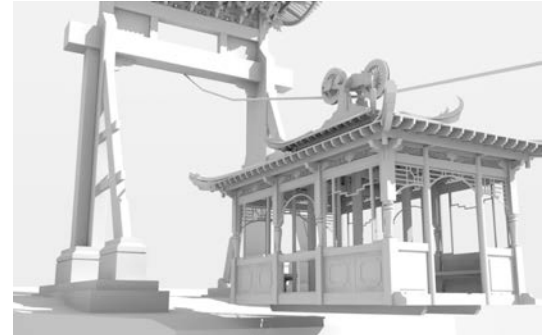

Dressing & Standby Props

The Lost Son  
Artisan - Feature, Drama.  
Designer - John Beard

Assistant Set Decorator