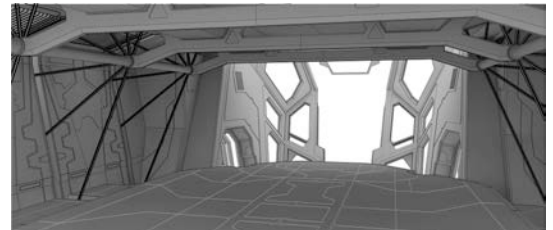

The Bank Job
Relativity Media - Feature, 1970's Crime Drama.
Designer - Gavin Bocquet

Art Director

Stardust
Paramount - Feature, Fantasy.
Designer - Gavin Bocquet

Art Director (Locations)

Bride & Prejudice
Pathe - Feature, Comedy.
Designer - Nick Ellis